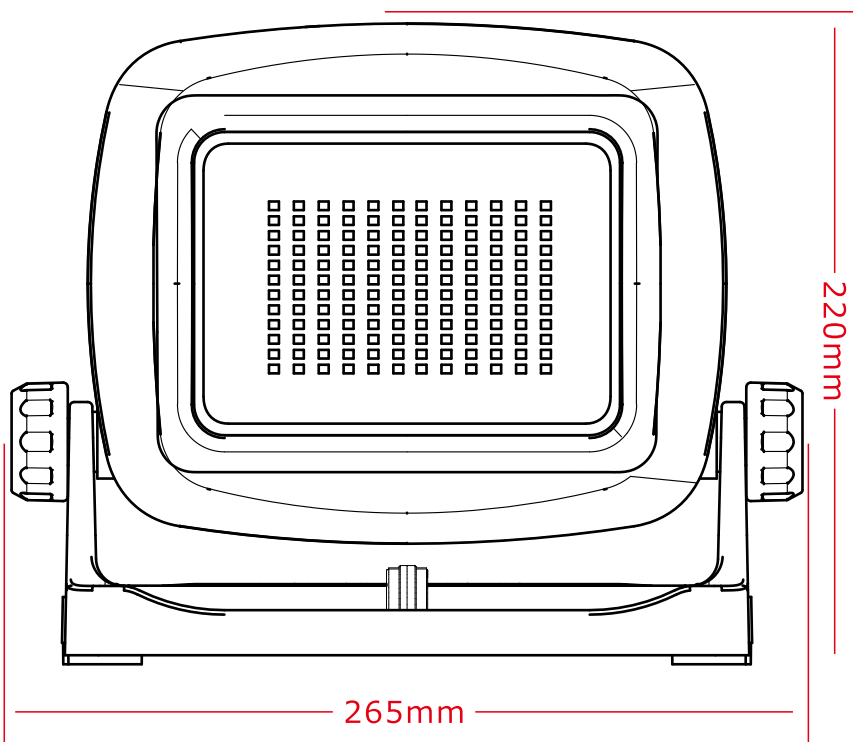

品名	バッテリー着脱式 LED投光器	品番	SK-25W
GOODGOODS® LED照明の開発・製造・販売 株式会社 グッド・グッズ www.goodgoods.co.jp www.goodtoku.com E-mail: home@goodgoods.co.jp			
〒597-0081 大阪府貝塚市麻生中1010-8			
☎ 072-447-8536		☎ 072-447-8537