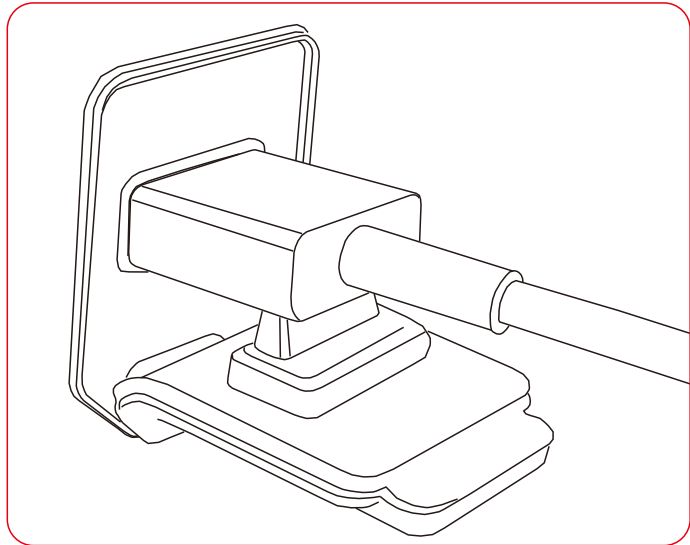

USB 5V/1.5A出力付き
スマホなどUSB端末に充電可能
※ご使用の端末等により充電でき
場合がございます。