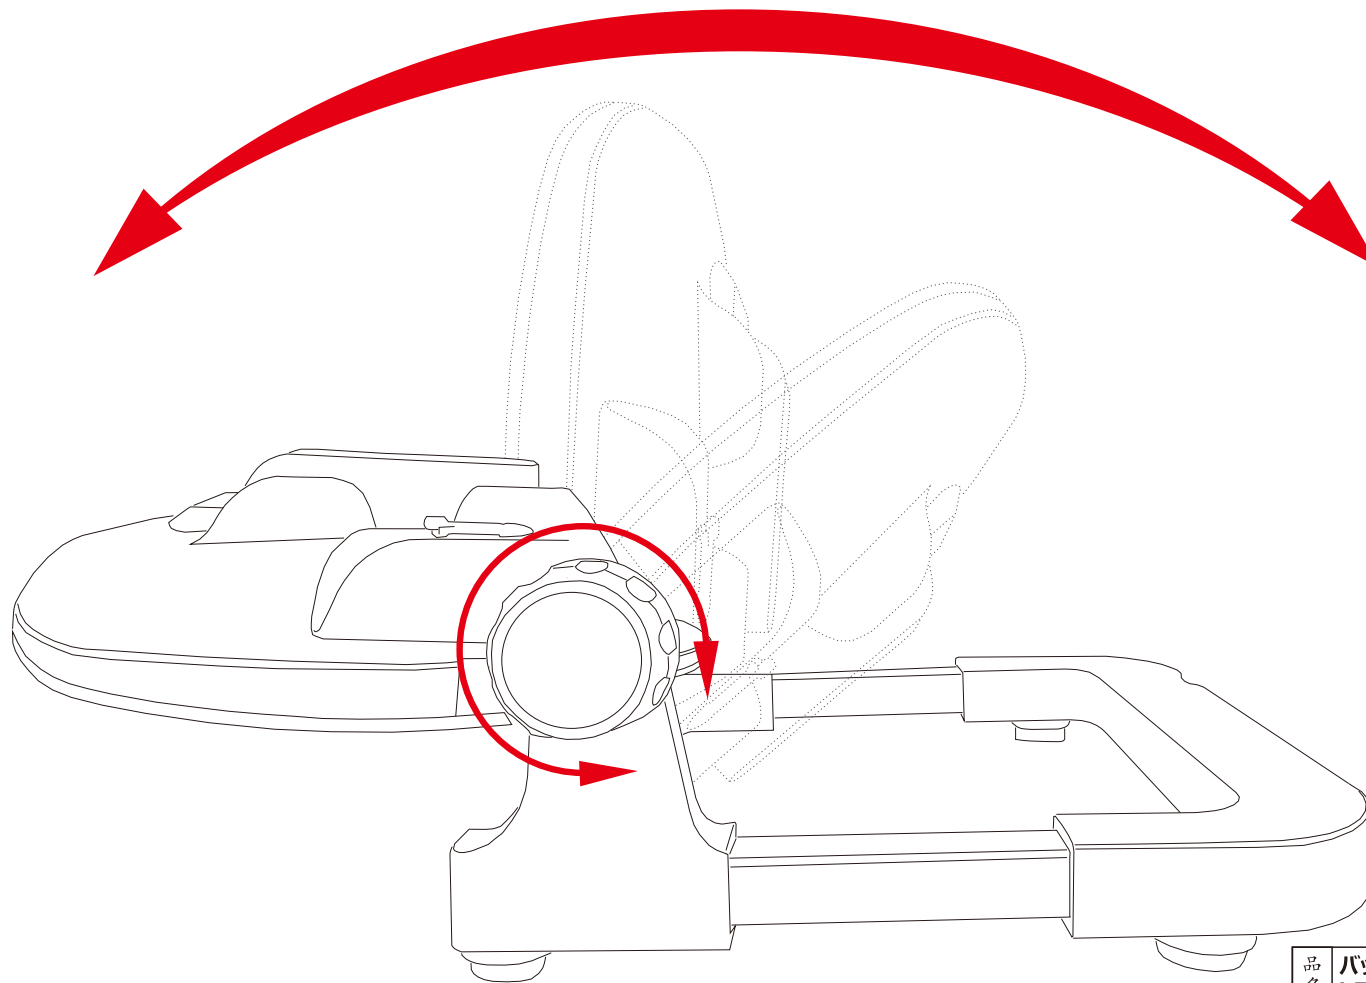

約180°

品名	バッテリー着脱式 LED投光器	品番	SK-25W
GOODGOODS® LED照明の開発・製造・販売 株式会社 グッド・グッズ www.goodgoods.co.jp www.goodtoku.com E-mail: home@goodgoods.co.jp			
〒597-0081 大阪府貝塚市麻生中1010-8			
☎ 072-447-8536		☎ 072-447-8537