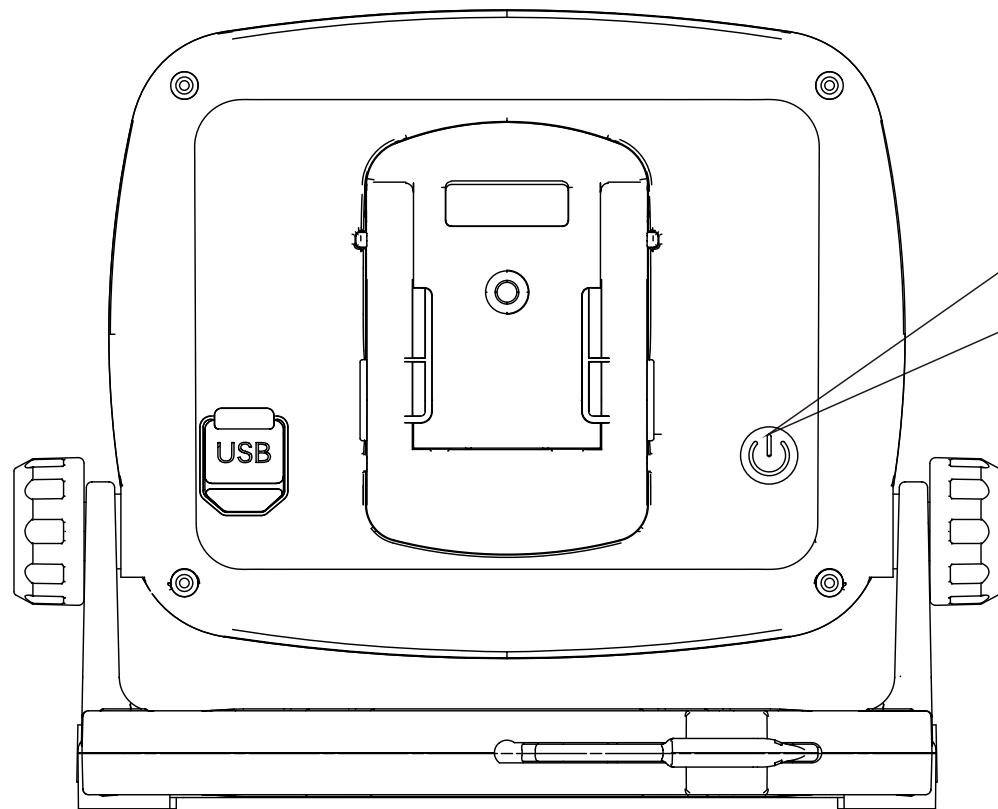

**電源/調光スイッチ**

100% 50% 25% SOS OFF

100% 50% 25% SOS

A diagram showing a hand pressing a circular power/dimming switch. Below the switch, the text "電源/調光スイッチ" (Power/Dimming Switch) is written. Underneath, the settings "100% 50% 25% SOS OFF" are listed. A red double-headed arrow spans the width of the "100% 50% 25% SOS" range. Below the arrow, four icons represent the light output levels: a solid black trapezoid for 100%, a half-filled trapezoid for 50%, a quarter-filled trapezoid for 25%, and four vertical bars of varying heights for SOS.