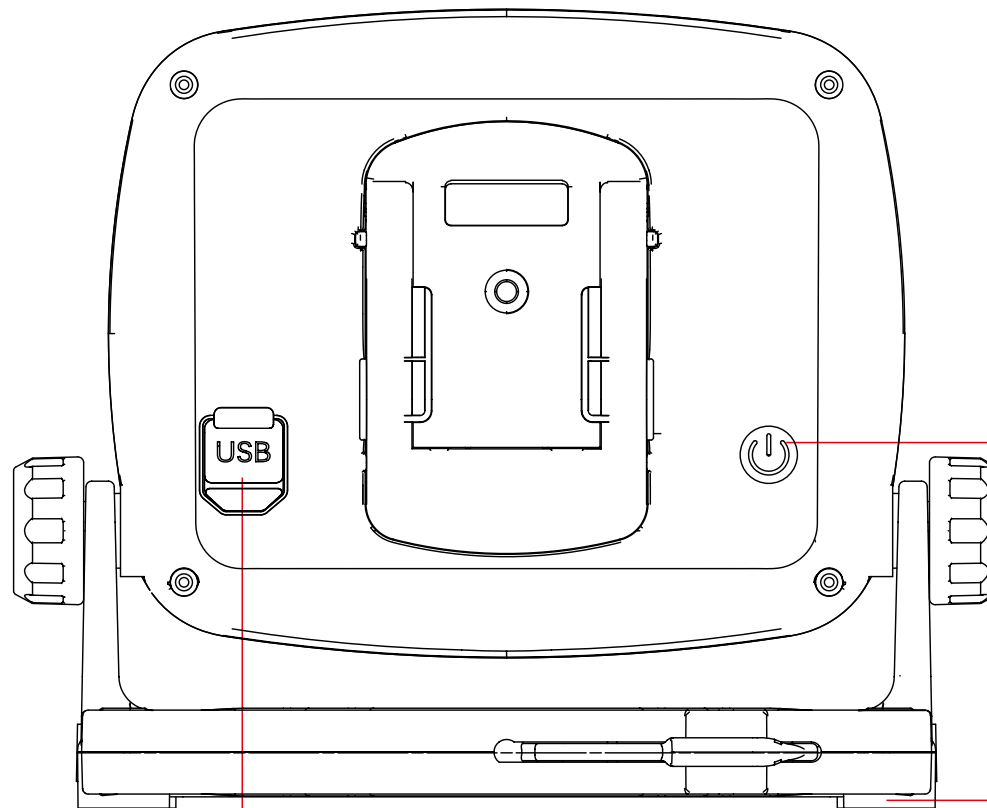

USB出力口
(5V/1.5A)

電源/光量調節
スイッチ

N35ネオジム
マグネット

品名	バッテリー着脱式 LED投光器	品番	SK-25W
GOODGOODS® LED照明の開発・製造・販売 株式会社 グッド・グッズ www.goodgoods.co.jp www.goodtoku.com E-mail: home@goodgoods.co.jp			
〒597-0081 大阪府貝塚市麻生中1010-8			
☎ 072-447-8536		☎ 072-447-8537