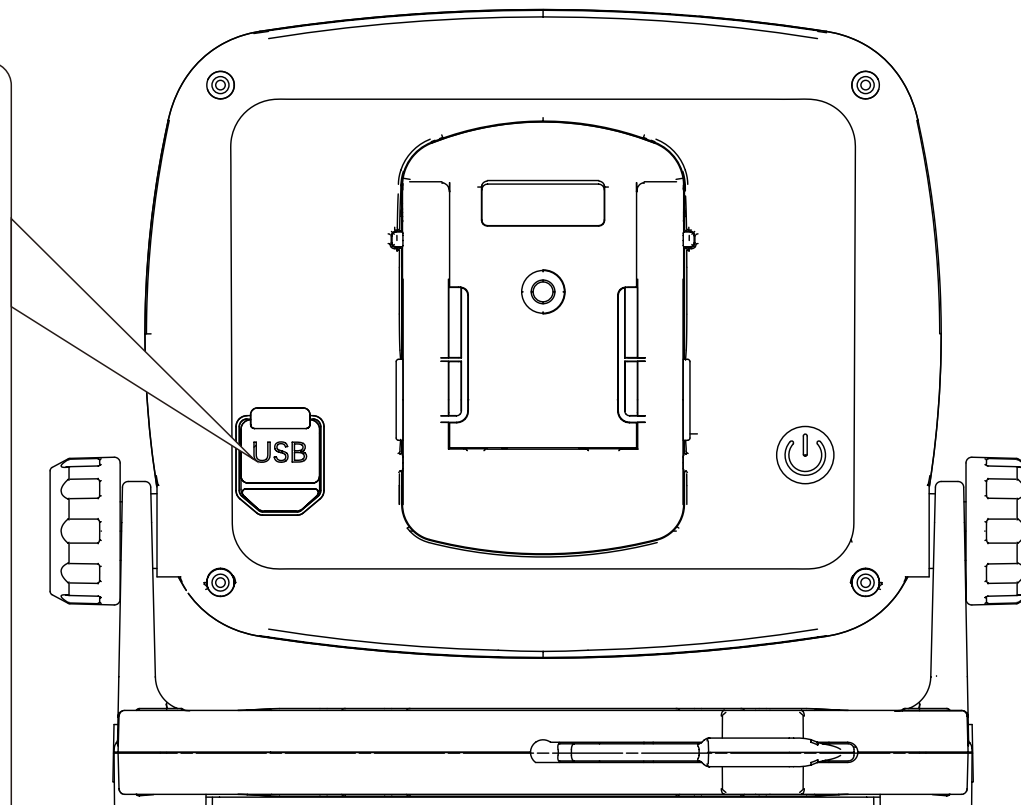

品名	バッテリー着脱式 LED投光器	品番	SK-25W
GOODGOODS® LED照明の開発・製造・販売 株式会社グッド・グッズ www.goodgoods.co.jp www.goodtoku.com E-mail: home@goodgoods.co.jp			
〒597-0081 大阪府貝塚市麻生中1010-8			
☎ 072-447-8536		☎ 072-447-8537